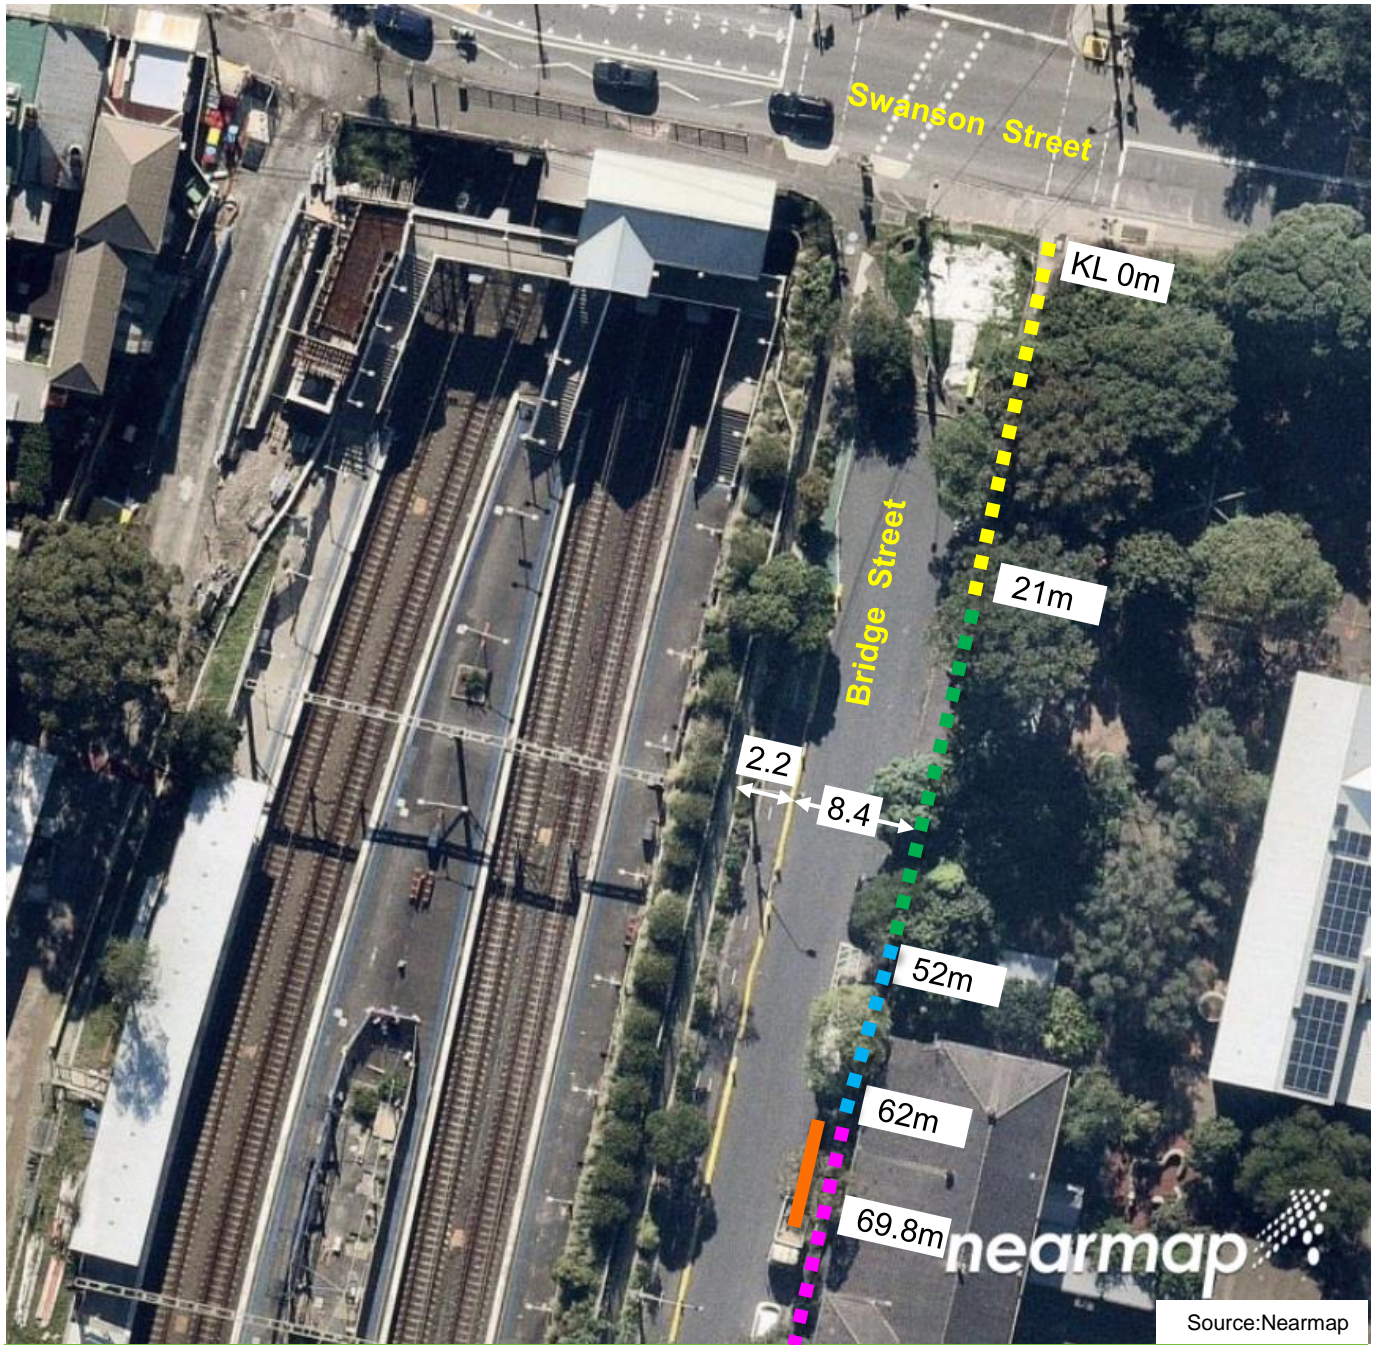

Bridge Street, Erskineville Proposed parking changes

Existing

- ■ ■ "No Stopping"
- ■ ■ "P5 8am-9.30am, 2.30pm-4pm School Days"
- ■ ■ "No Parking Authorised Car Share Vehicles Bay 523-850"
- ■ ■ "2P 8am-6pm Mon-Fri Permit Holders Excepted Area 36"

Proposed

- "4P Mobility Parking Only 8am-10pm"